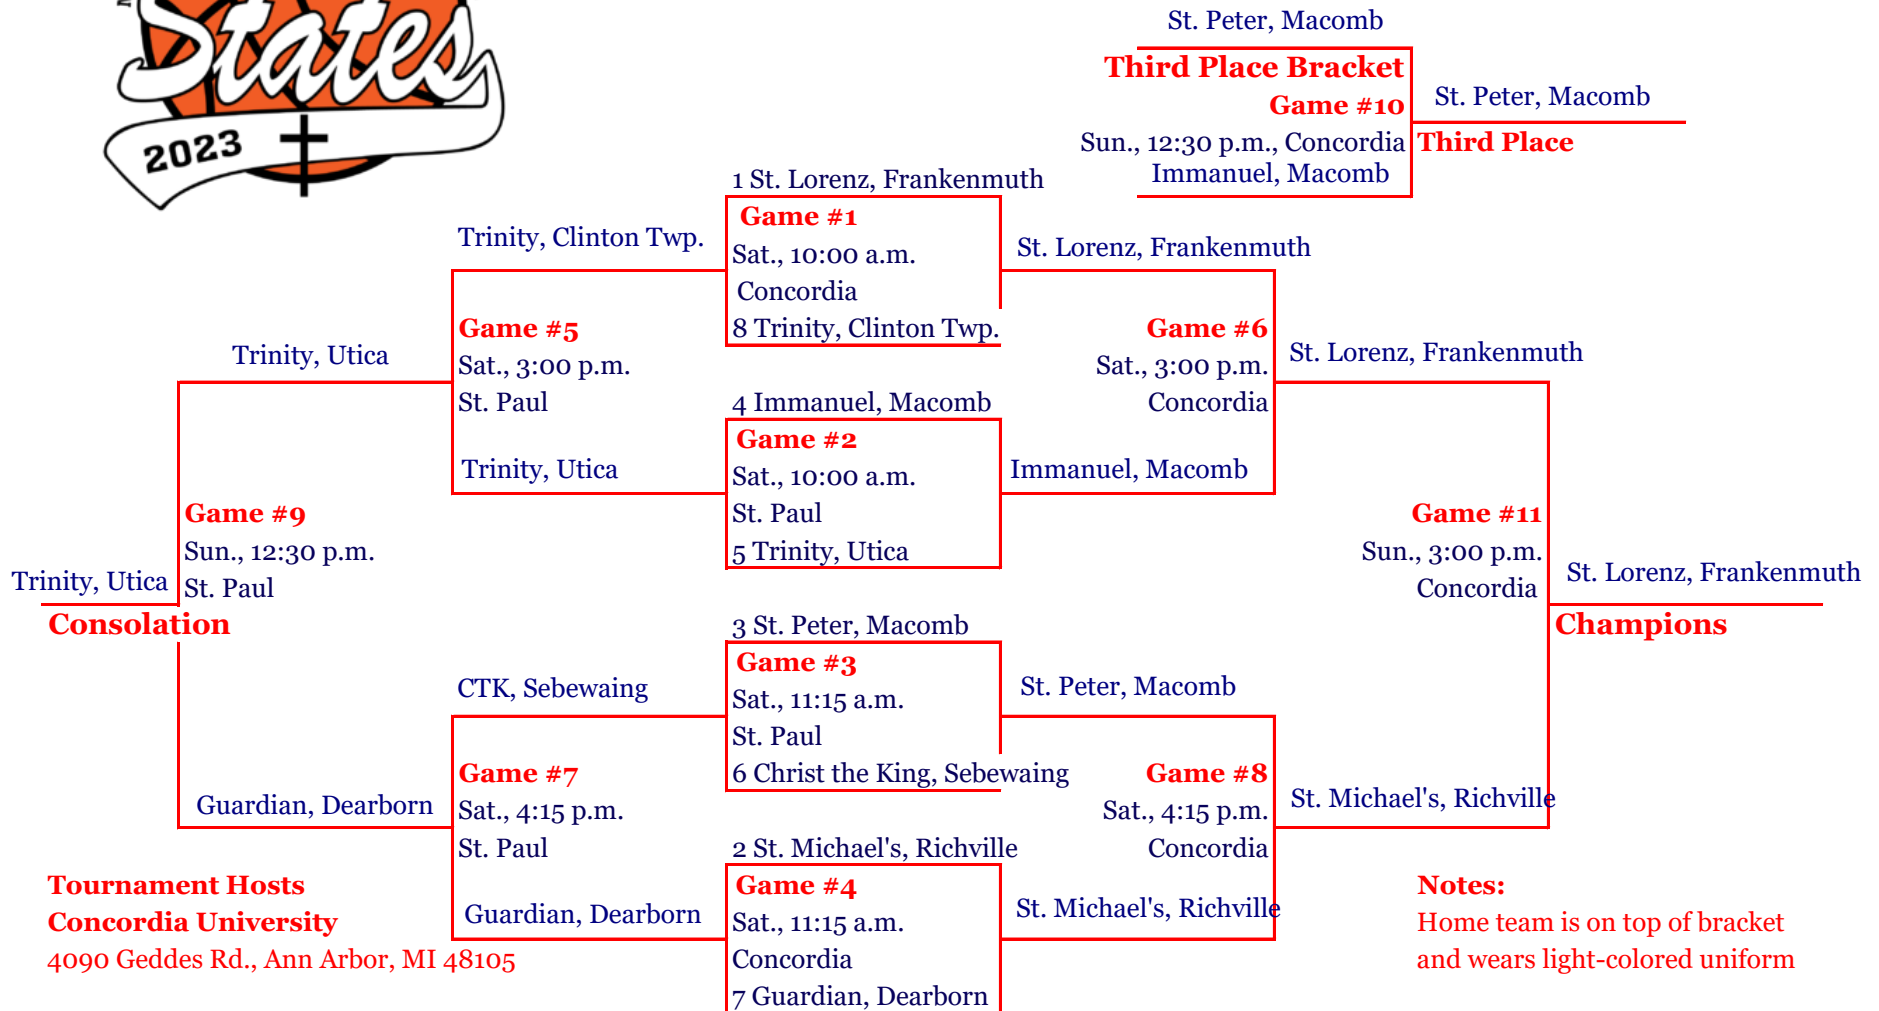

Michigan Lutheran Basketball Association

15th Annual State Tournament of Champions

Girls Division

March 4-5, 2023

Tournament Hosts
Concordia University
 4090 Geddes Rd., Ann Arbor, MI 48105

St. Paul Lutheran School
 495 Earhart Rd., Ann Arbor, MI 48105

Notes:
 Home team is on top of bracket
 and wears light-colored uniform

Gyms open 30 min. prior to
 opening tip each day